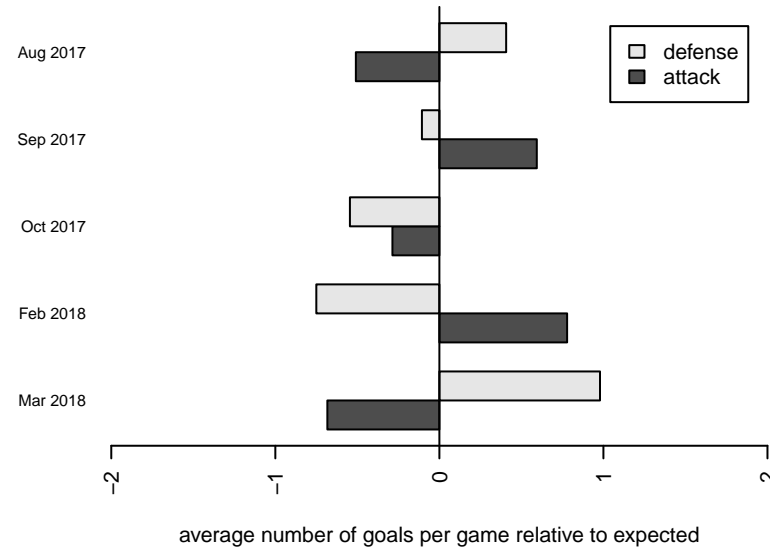

Performance relative to 13 month average