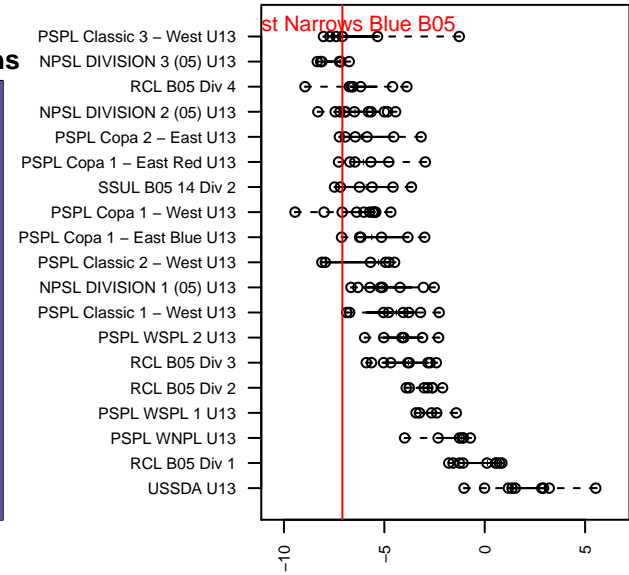

**attack and defense rating
relative to others at age
and all opponents in last 13 months**