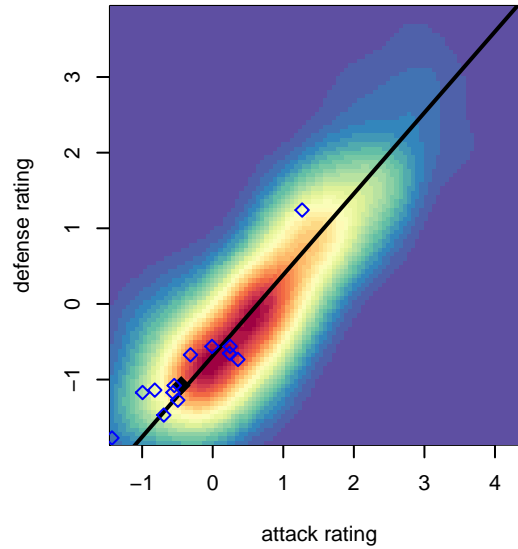

**attack and defense rating
relative to others at age
and all opponents in last 13 months**