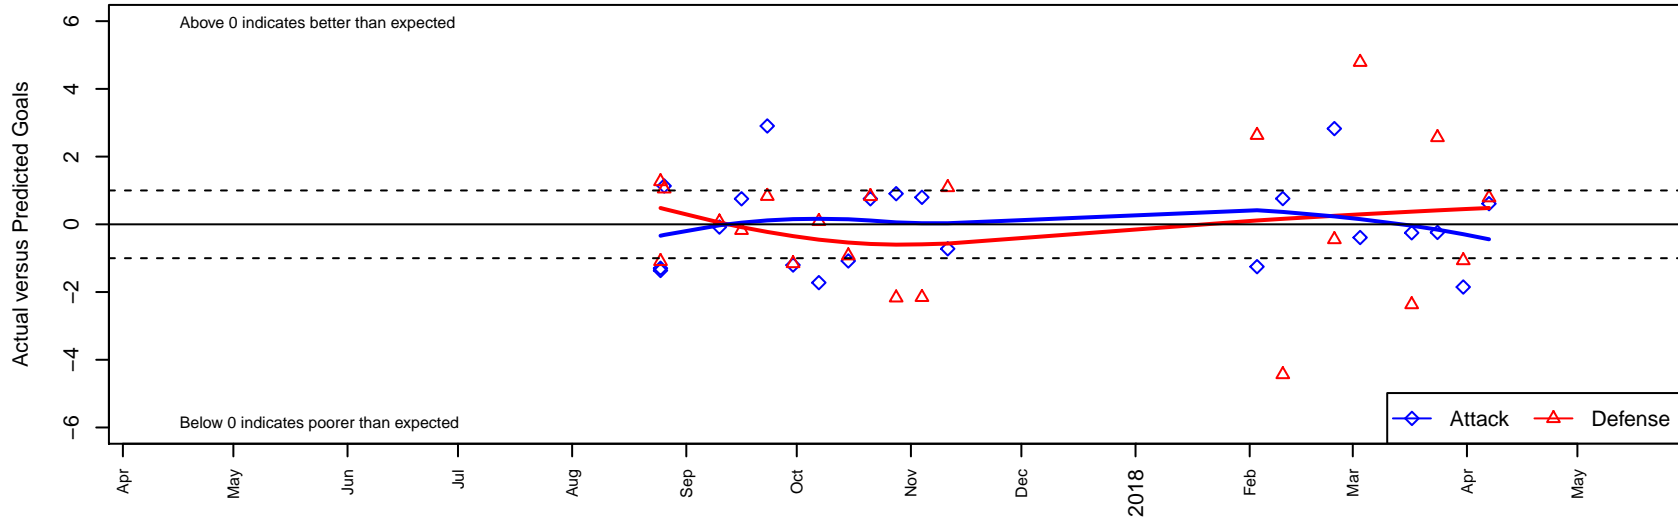

West Narrows Blue B05

West Narrows FC
 Gig Harbor, WA
 B05 total strength=580
 attack=0.64 defense=0.34
 fall league = PSPL Classic 3 – West U13
 spr league = Spr PSPL – '05 Copa 1 – West U13
 notes= Davidson 2016

alt names used:
 West Narrows F.C. B 05 Navy
 West Narrows FC B/05 Navy
 West Narrows F.C. B 05 Navy

Venues played:
 2017 River Jam Copa U13
 2017 PSPL Classic 3 – West U13
 2017 Spr PSPL – '05 Copa 1 – West U13

West Narrows Blue B05
 Dots are actual minus expected GF (blue circles) and GA (red triangles).
 Blue line is smoothed change in attack strength. Red is smoothed change in defense strength.

**attack and defense variance (black dot)
relative to other teams
and top 10 in region**