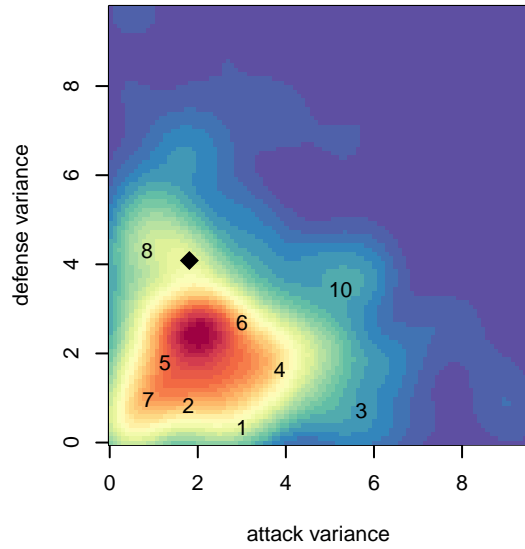

West Narrows Blue B05

West Narrows FC
 Gig Harbor, WA
 B05 total strength=580
 attack=0.64 defense=0.34
 fall league = PSPL Classic 3 – West U13
 spr league = Spr PSPL – '05 Copa 1 – West U13
 notes= Davidson 2016

West Narrows Blue B05
 Dots are actual minus expected GF (blue circles) and GA (red triangles).
 Blue line is smoothed change in attack strength. Red is smoothed change in defense strength.

**attack and defense variance (black dot)
relative to other teams
and top 10 in region**